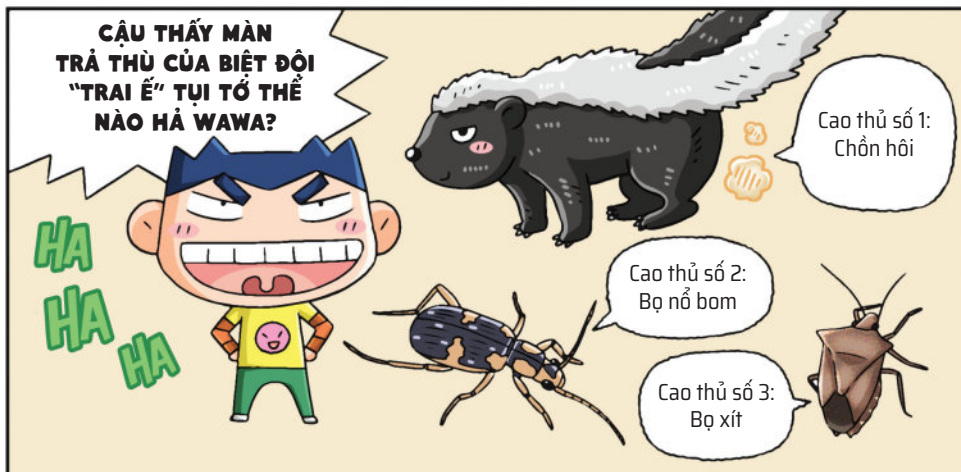

LOÀI ĐỘNG - THỰC VẬT TẤN CÔNG BẰNG MÙI HÔI

Khi bị kẻ thù đe dọa, chồn hôi sẽ phun ra một chất lỏng màu vàng có mùi hôi nồng từ cặp tuyến gần hậu môn. Nếu chất này bay vào mắt, kẻ địch sẽ bị mù tạm thời và không thể tấn công. Bọ xịt và bọ nổ bom cũng tự vệ bằng cách phun ra chất độc có mùi hôi. Quả cây ngân hạnh cũng tự vệ bằng lớp vỏ có mùi hôi.