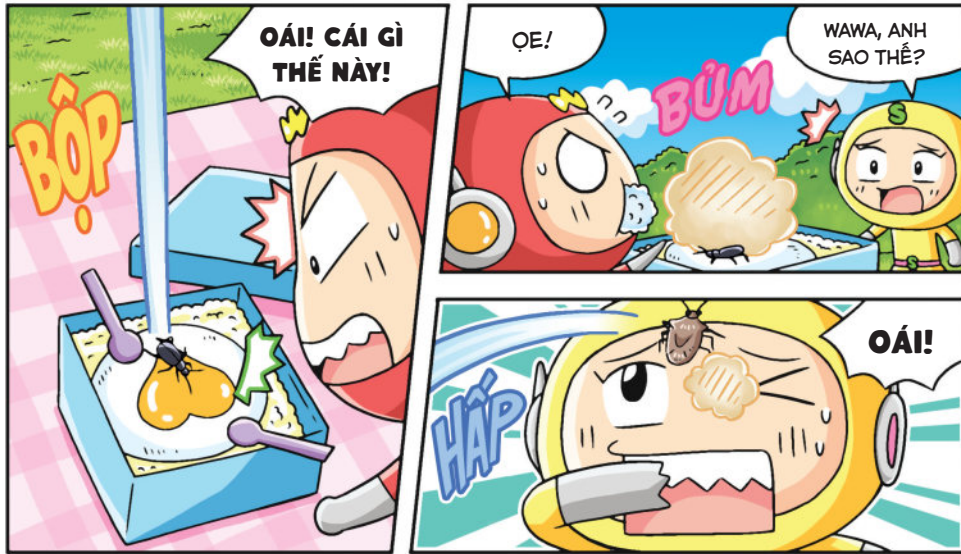

LOÀI ĐỘNG - THỰC VẬT TẤN CÔNG BẰNG MÙI HÔI

Khi bị kẻ thù đe dọa, chồn hôi sẽ phun ra một chất lỏng màu vàng có mùi hôi nồng từ cặp tuyến gần hậu môn. Nếu chất này bay vào mắt, kẻ địch sẽ bị mù tạm thời và không thể tấn công. Bọ xịt và bọ nổ bom cũng tự vệ bằng cách phun ra chất độc có mùi hôi. Quả cây ngân hạnh cũng tự vệ bằng lớp vỏ có mùi hôi.