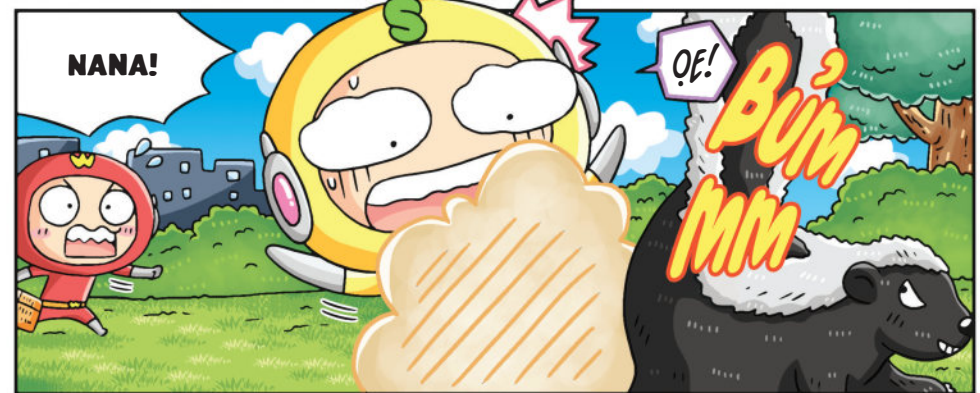

LOÀI ĐỘNG, THỰC VẬT DÙNG MÙI HÔI ĐỂ TỰ VỆ?