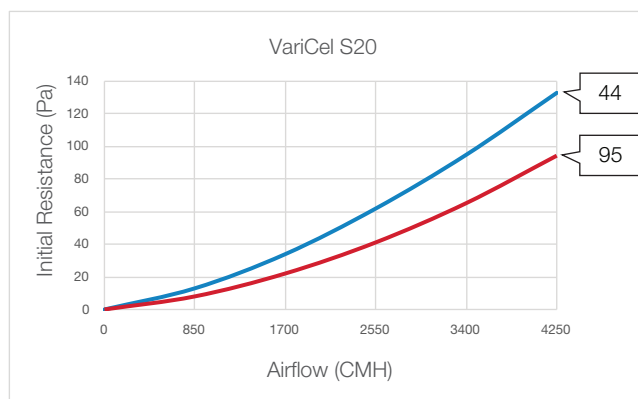

## Product Overview

- Economical, evaluated performance and construction
- Engineered for a variety of application
- High dust holding capacity
- Improved efficiency to better protect HVAC coil and high efficiency filters
- Heavy-duty, galvanized expanded metal support grid
- Moisture-resistant beverage board
- Available in 2" and 4" models
- MERV 14 high-capacity filter
- Easy disposal

## Specification

|                               |                                   |
|-------------------------------|-----------------------------------|
| ASHRAE 52.2                   | MERV 14                           |
| Filter Depth (mm)             | 44, 95                            |
| Media Type                    | Synthetic                         |
| Frame Material (Standard)     | Moisture Resistant Beverage Board |
| Frame Material (Optional)     | Stainless Steel, Aluminum, GI     |
| Special Size Available        | Yes                               |
| Antimicrobial Available       | Optional                          |
| Recommended Filter Resistance | 250 Pa                            |
| Max Operating Temperature     | 93°C                              |

Initial Resistance vs. Airflow