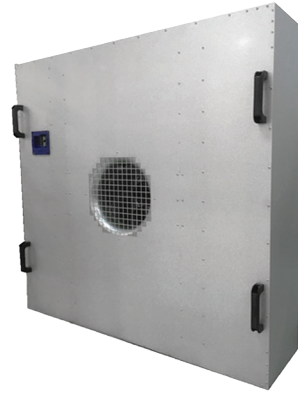

Filter Specification

EN1822	H13 - U17
ISO 29463	ISO 35 H - ISO 75 U
Filter Depth (mm)	69, 93, 117
Media Type	Fibreglass, ePTFE, eFRM
Frame Material	Aluminium
Separator Style	Hot Melt
Gasket Material	PU, Neoprene, EPDM
Gasket Position	Upstream, Downstream, Both Sides
Faceguard Position	Both Sides
Antimicrobial Available	Optional
Recommended Final Resistance	500 Pa
Max Operating Temperature	70°C
Air Filtration Certificate	UL 900, FM 4920 ₃

Housing Specification

Housing Depth (mm)	295, 315
Housing Material	Galvalume, Stainless Steel, Aluminium
Power Supply	1Ph/50/60Hz/230VAC
Air Velocity	0.45 m/s +/- 20%
Control Method ₁	AstroDrive Software
Sound Pressure Level ₂	53 - 57 dBA
Pre-filter	Optional
Pressure Port	Optional
Special Size Available	Yes
Installation Method	CRM Ceiling Grid