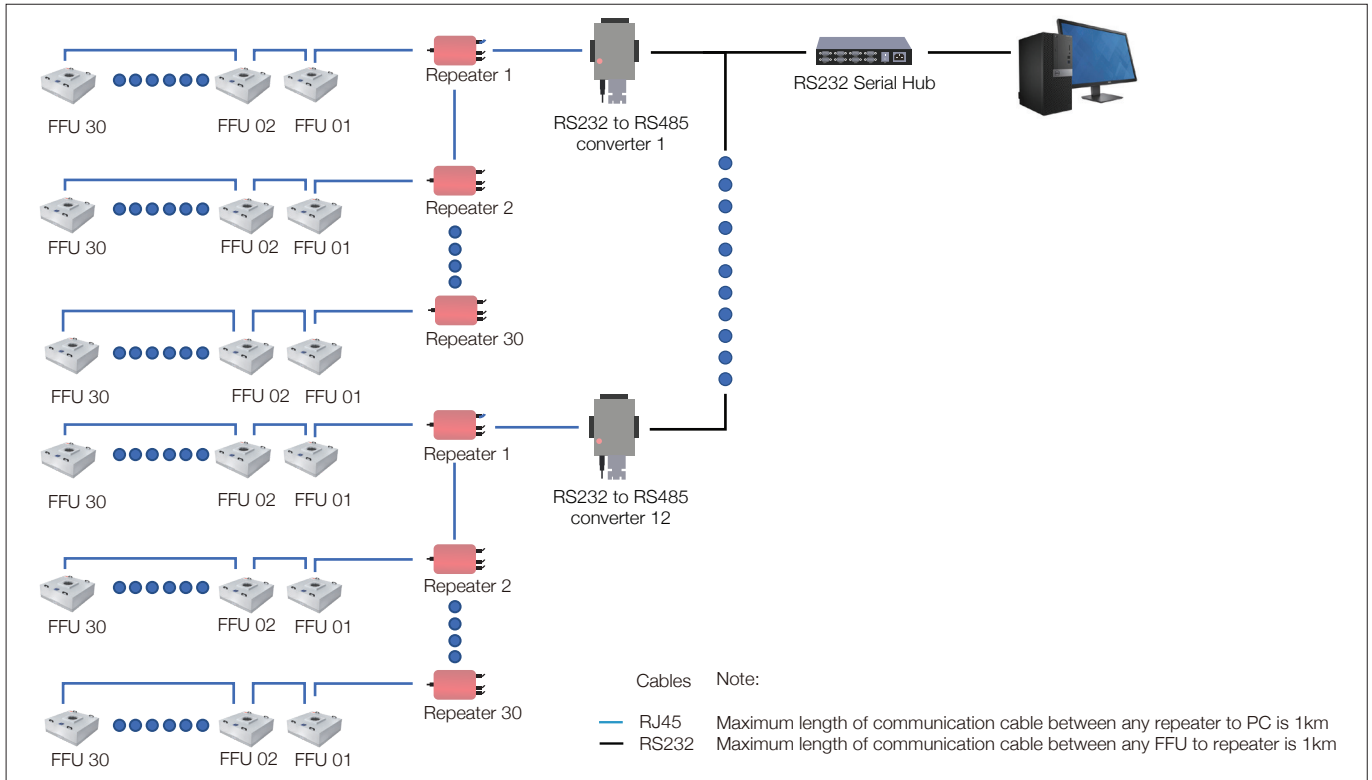

Alternative Electronic Connection Diagram of Control Interface and Gateway

Housing Information

Actual Housing Size mm (H x W x D)	Actual Filter Size mm (H x W)	Rated Airflow (CMH)
575 x 575 x 295	570 x 570	526
575 x 1175 x 295	570 x 1170	1,080
1175 x 1175 x 315	1170 x 1170	2,218

*Top access and other sizes are also available upon request. Please contact our sales representatives for more information.

**Above part numbers are applicable to housing only, filter not included.