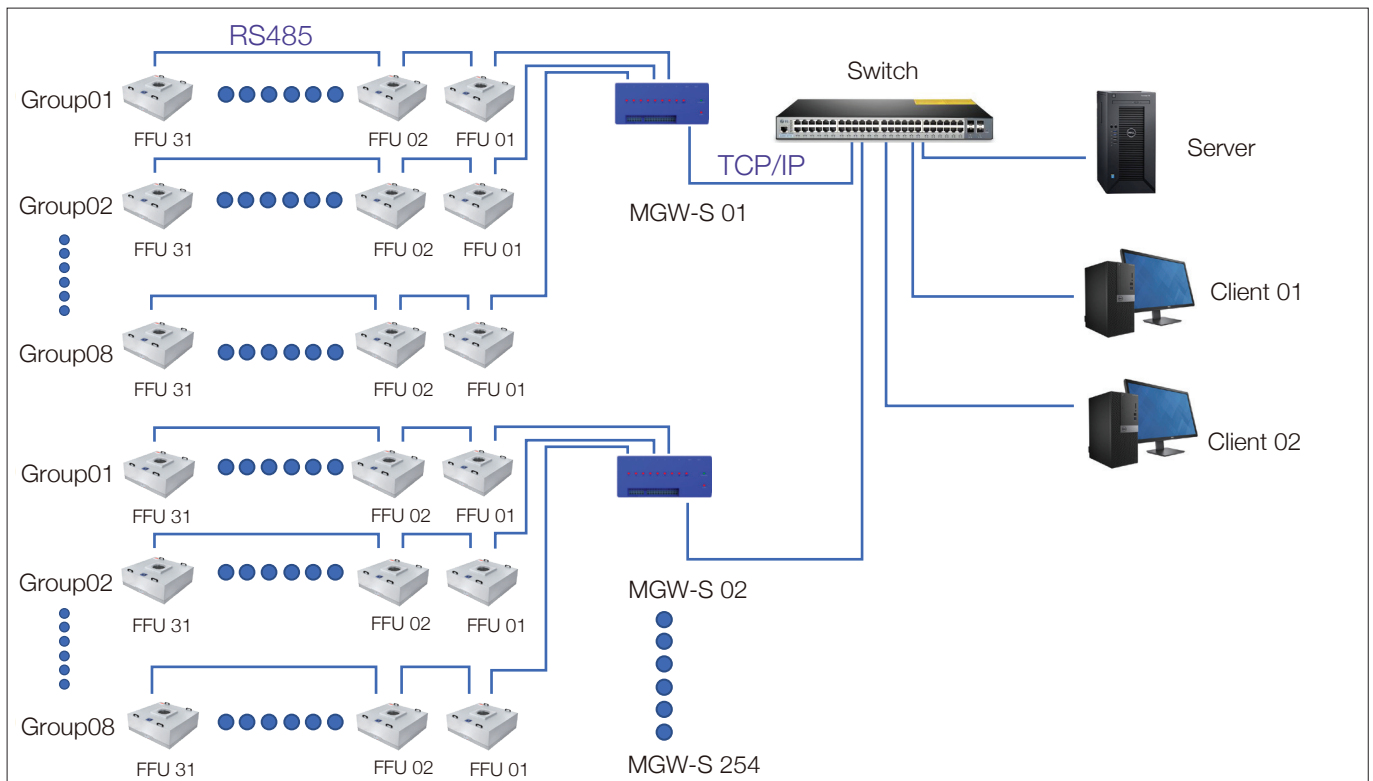

AstroDrive Electronic Connection Diagram of Control Interface and Gateway